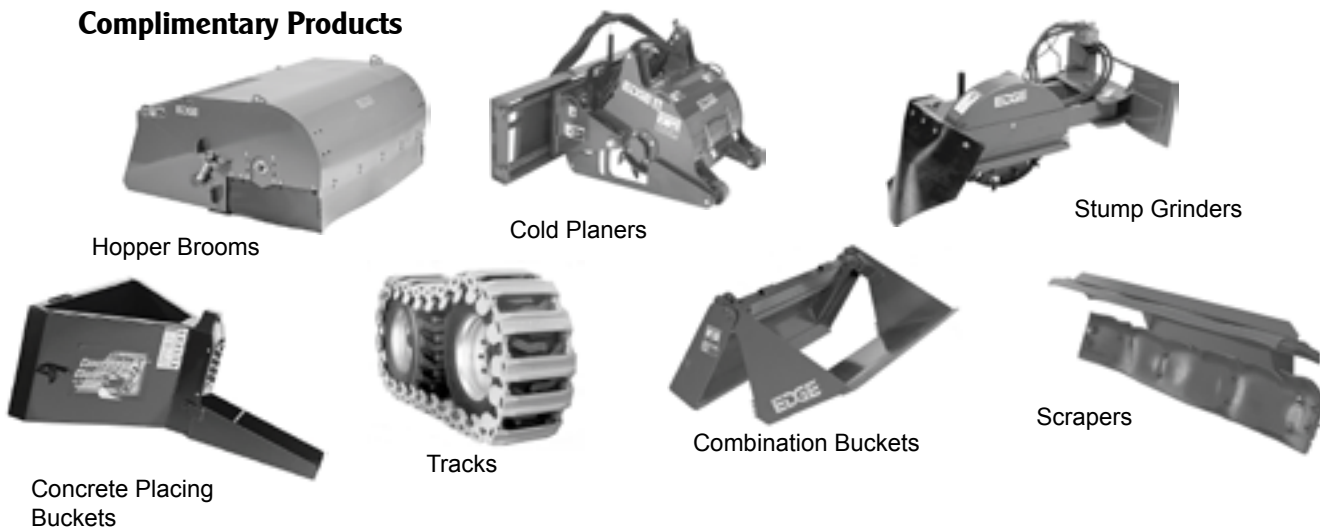

Complimentary Products

ceattachmentsinc.

Every Attachment for EVERY Job.®

phone: 1.866.232.8224

direct line: 1.262.387.1210

fax: 1.262.387.1247

web: www.ceattach.com

Spec #590630